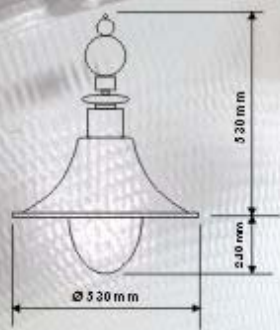

# STREET LAMP

**Hansin**  
Lighting

STREET LAMP

SS005

- Lamp: HPS 70W-150W/ E27
- Material: Die Casting Aluminium (Body)  
Glass Protection (Diffuse)
- IP Rating: IP 65
- Packing: Body: 53.5x44x39 cm / 6 pcs  
Diffuser: 68x48.5x30 cm / 20 pcs

XT-R004

- Lamp: HPS 250W-400W/ E40
- Material: Die Casting Aluminium (Body)  
Glass Protection (Diffuse)
- IP Rating: IP 65
- Packing: Body: 73.5x35x18 cm / 1 pcs  
Diffuser: 63x38.5x31.5 cm / 8 pcs

XT-R001