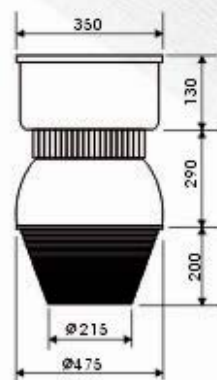

- Lamp: HPS 250W-400W/ E40
- Material: Die Casting Aluminium (Body)
  Glass Protection (Diffuser)
- IP Rating: F 65