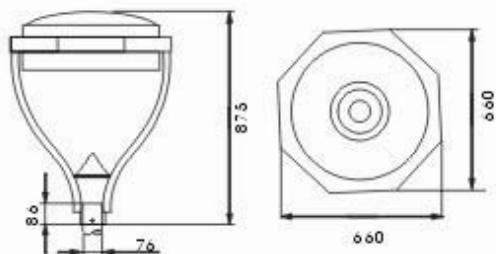

STREET LAMP

Hansin
Lighting

STREET LAMP

SS004