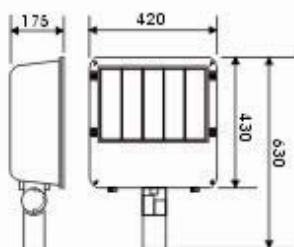

- Operating Voltage: 110-130V/60 Hz, 220-240V/50 Hz
- Max Watt: 400W
- Lamp: MH250-400W/ E40, HPS250W/E40
- Material: Die Casting Aluminium
- Finishes: White, Black
- IP Rating: IP 65
- Packing: 4.6.5x18.5x44 cm/1pc