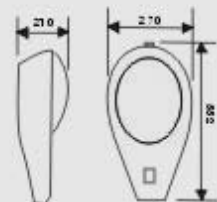

# STREET LAMP

**Hansin**  
Lighting

STREET LAMP

SS005

- Lamp: HPS 70W-150W/ E27
- Material: Die Casting Aluminium (Body)  
Glass Protection (Diffuse)
- IP Rating: IP 65
- Packing: Body: 53.5x44x39 cm / 6 pcs  
Diffuser: 68x48.5x30 cm / 20 pcs

XT-R002

- Lamp: HPS 70W-150W/ E27
- Material: Die Casting Aluminium (Body)  
Glass Protection (Diffuse)
- IP Rating: IP 65
- Packing: 57x29x23 cm / 1 pcs

XT-R003

- Lamp: HPS 250W-400W/ E40
- Material: Die Casting Aluminium (Body)  
Glass Protection (Diffuse)
- IP Rating: IP 65
- Packing: Body: 66.5x18x55 cm / 2 pcs  
Diffuser: 63x38.5x31.5 cm / 8 pcs

XT-R004

- Lamp: HPS 250W-400W/ E40
- Material: Die Casting Aluminium (Body)  
Glass Protection (Diffuse)
- IP Rating: IP 65
- Packing: Body: 73.5x35x18 cm / 1 pcs  
Diffuser: 63x38.5x31.5 cm / 8 pcs

XT-R001