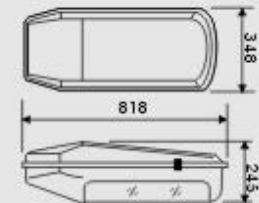

- Lamp: HPS 250W/400V/ E40
- Material: Die Casting Aluminium (Body)
  Glass Protection (Diffuser)
- IP Rating: IP 65
- Packing: 83.5x38x26 cm / 1 pcs

- Lamp: HPS 250W/400V/ E40
- Material: Die Casting Aluminium (Body)
  Glass Protection (Diffuser)
- IP Rating: IP 65
- Packing: 67x32x19.5 cm / 1 pcs

- Lamp: HPS 250W/400V/ E40
- Material: Die Casting Aluminium (Body)
  Glass Protection (Diffuser)
- IP Rating: IP 65
- Packing: 84x38x25 cm / 1 pcs