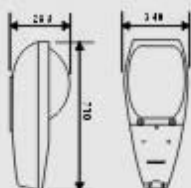

XT-R002

- Lamp: HPS 70W-150W/ E27
- Material: Die Casting Aluminium (Body)  
Glass Protection (Diffuse)
- IP Rating: IP 65
- Packing: 57x29x23 cm / 1 pcs

XT-R003

- Lamp: HPS 250W-400W/ E40
- Material: Die Casting Aluminium (Body)  
Glass Protection (Diffuse)
- IP Rating: IP 65
- Packing: Body: 66.5x18x55 cm / 2 pcs  
Diffuser: 63x38.5x31.5 cm / 8 pcs

XT-R004

- Lamp: HPS 250W-400W/ E40
- Material: Die Casting Aluminium (Body)  
Glass Protection (Diffuse)
- IP Rating: IP 65
- Packing: Body: 73.5x35x18 cm / 1 pcs  
Diffuser: 63x38.5x31.5 cm / 8 pcs

XT-R001