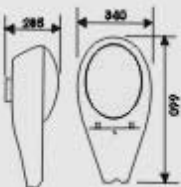

- Lamp: HPS 250W-400W/ E40
- Material: Die Casting Aluminium (Body)
  Glass Protection (Diffuse)
- IP Rating: IP 65
- Packing: Body: 66.5x18x55 cm / 2 pcs
  Diffuser: 63x38.5x31.5 cm / 8 pcs