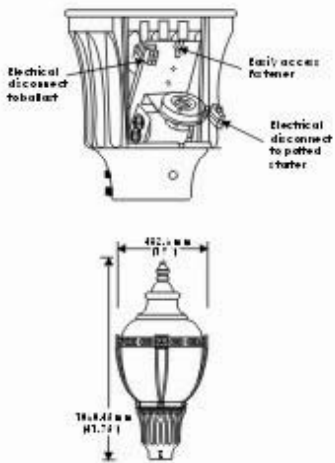

STREET LAMP

Hansin
Lighting

STREET LAMP

SS001B