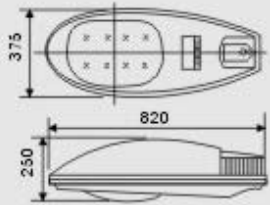

XT-R004

- Lamp: HPS 250W-400W/ E40
- Material: Die Casting Aluminium (Body)  
Glass Protection (Diffuse)
- IP Rating: IP 65
- Packing: Body: 73.5x35x18 cm / 1 pcs  
Diffuser: 63x38.5x31.5 cm / 8 pcs

XT-R001