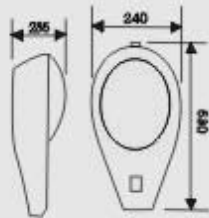

# STREET LAMP

**Hansin**  
Lighting

STREET LAMP

SS005

- Lamp: HPS 70W-150W/ E27
- Material: Die Casting Aluminium (Body)  
Glass Protection (Diffuse)
- IP Rating: IP 65
- Packing: Body: 53.5x44x39 cm / 6 pcs  
Diffuser: 68x48.5x30 cm / 20 pcs

XT-R002

- Lamp: HPS 70W-150W/ E27
- Material: Die Casting Aluminium (Body)  
Glass Protection (Diffuse)
- IP Rating: IP 65
- Packing: 57x29x23 cm / 1 pcs

XT-R003

- Lamp: HPS 250W-400W/ E40
- Material: Die Casting Aluminium (Body)  
Glass Protection (Diffuse)
- IP Rating: IP 65
- Packing: Body: 66.5x18x55 cm / 2 pcs  
Diffuser: 63x38.5x31.5 cm / 8 pcs

XT-R004

- Lamp: HPS 250W-400W/ E40
- Material: Die Casting Aluminium (Body)  
Glass Protection (Diffuse)
- IP Rating: IP 65
- Packing: Body: 73.5x35x18 cm / 1 pcs  
Diffuser: 63x38.5x31.5 cm / 8 pcs

XT-R001