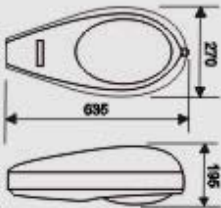

- Lamp: HPS 250W/400V/ E40
- Material: Die Casting Aluminium (Body)
  Glass Protection (Diffuser)
- IP Rating: IP 65
- Packing: 83.5x38x26 cm / 1 pcs

- Lamp: HPS 250W/400V/ E40
- Material: Die Casting Aluminium (Body)
  Glass Protection (Diffuser)
- IP Rating: IP 65
- Packing: 67x32x19.5 cm / 1 pcs

- Lamp: HPS 250W/400V/ E40
- Material: Die Casting Aluminium (Body)
  Glass Protection (Diffuser)
- IP Rating: IP 65
- Packing: 84x38x25 cm / 1 pcs