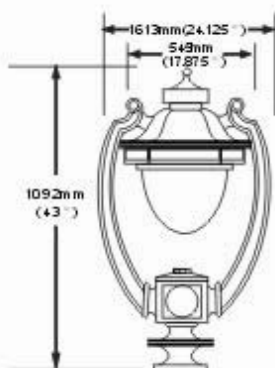

STREET LAMP

Hansin
Lighting

STREET LAMP

SS002