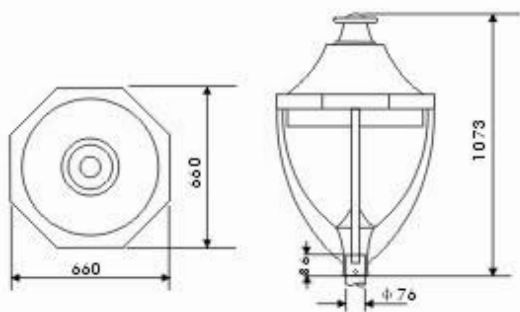

STREET LAMP

Hansin
Lighting

STREET LAMP

SS003