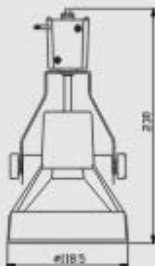

- Operating Voltage: 110-130V/60 Hz,
  220-240V/50 Hz
- Lampholder: E26, E27
- Max: 100W (PAR30)
- Material: Die Casting Aluminium
- Finishes: White, Black
- IP Rating: IP 20
- Packing: 46.5x38.5x62.5 cm/40 pcs
- G.W.: 18/16 Kgs/cm