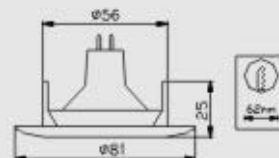

- Operating Voltage: 220-240V/50 Hz
- Lamp holder: G5.3
- Max: 30W/12V (MR11)
- Material: steel
- Finishes: White, Black, Gold, Chrome
- IP Rating: IP20

- Operating Voltage: 220-240V/50 Hz
- Lamp holder: G5.3
- Max: 30W/12V (MR11)
- Material: steel
- Finishes: White, Black, Gold, Chrome
- IP Rating: IP20

DOWNLIGHTS