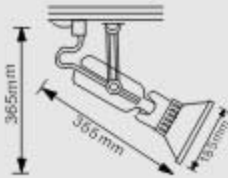

HQI DOWNLIGHTS

- Operating Voltage: 220-240V/50Hz
- Max Watt: 150W
- Lamp: Double Ended Metal Halide
  70W, 150W/ G12
- Material: Die Casting Aluminium
- Finishes: White, Black, Gold, Chrome, Matted Chrome
- IP Rating: IP 44
- Packing: 55x45x41 cm / 4 pcs
- G.W.: 15 Kgs/ctn