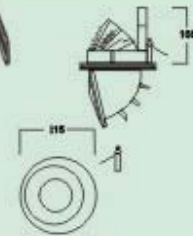

- Version: MR16 - 12V 50W
- Material: Aluminium Die-cast Housing
  Tempered GL
  Aluminium Reflector