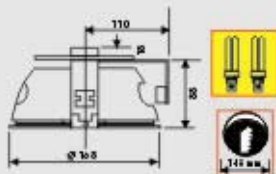

- Operating Voltage: 220-240V / 50Hz
- Lamp: P2x13W G24
- Reflector: Mirror Finishing
- Material: Die Casting Aluminium
- Finishes: White, Black, Gold, Chrome, Matted Chrome
- IP Rating: IP20
- Packing: 6.5x6.5x3.3cm 12 pcs
- G.W.: 18.3 Kg / ctn