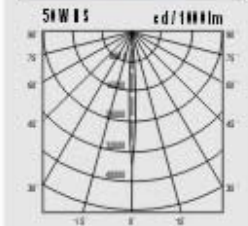

- Operating Voltage: 220-240V/50 Hz
- Halogen: 50W, 75W, 100W
- Halide: 35W, 70W
- Material: Die Casting Aluminium

XT2260