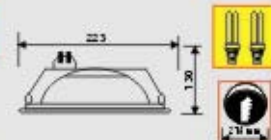

- Operating Voltage: 220-240V / 50Hz
- Lamp: P2x26W G24
- Reflector: Mirror Finishing
- Material: Die Casting Aluminium
- Finishes: White, Black, Gold, Chrome, Matted Chrome
- IP Rating: IP20
- Packing: 4.75x4.75x4.3cm 12 pcs
- G.W.: 13.5 Kg / ctn