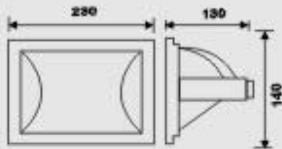

HQI DOWNLIGHTS

Hansin
Lighting