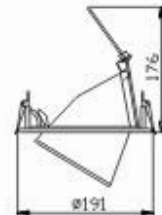

- Version: BD22 100W
  G12 HQI 70W
  G9 100W
- Material: Aluminium Die-cast Housing
  Tempered GL
  Aluminium Reflector

XT2215