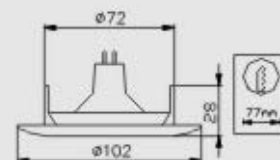

- Operating Voltage: 220-240V/50 Hz
- Lamp holder: G5.3
- Max: 30W/12V (MR11)
- Material: steel
- Finishes: White, Black, Gold, Chrome
- IP Rating: IP20

- Operating Voltage: 220-240V/50 Hz
- Lamp holder: G5.3
- Max: 30W/12V (MR11)
- Material: steel
- Finishes: White, Black, Gold, Chrome
- IP Rating: IP20