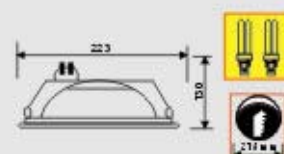

- Operating Voltage: 220-240V / 50Hz
- Lamp: P2x26W G24
- Reflector: Mirror Finishing
- Material: Die Casting Aluminium
- Finishes: White, Black, Gold, Chrome, Matted Chrome
- IP Rating: IP20
- Packing: 7.5x4.75x4.3cm 12 pcs
- G.W.: 13.5 Kg / ctn

- Operating Voltage: 220-240V / 50Hz
- Lamp: P2x26W G24
- Reflector: Mirror Finishing
- Material: Die Casting Aluminium
- Finishes: White, Black, Gold, Chrome, Matted Chrome
- IP Rating: IP20
- Packing: 4.75x4.75x4.3cm 12 pcs
- G.W.: 13.5 Kg / ctn