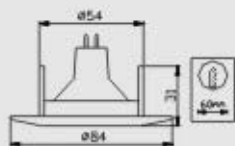

XT2254 G

- Operating Voltage: 220-240V/50 Hz
- Lamp holder: G5.3
- Max: 30W/12V (MR11)
- Material: steel
- Finishes: White, Black, Gold, Chrome
- IP Rating: IP20

- Operating Voltage: 220-240V/50 Hz
- Lamp holder: G5.3
- Max: 30W/12V (MR11)
- Material: steel
- Finishes: White, Black, Gold, Chrome
- IP Rating: IP20

DOWNLIGHTS

- Operating Voltage: 220-240V/50 Hz
- Lamp holder: G5.3
- Max: 30W/12V (MR11)
- Material: steel
- Finishes: White, Black, Gold, Chrome
- IP Rating: IP20

- Operating Voltage: 220-240V/50 Hz
- Lamp holder: G5.3
- Max: 30W/12V (MR11)
- Material: steel
- Finishes: White, Black, Gold, Chrome
- IP Rating: IP20

- Operating Voltage: 220-240V/50 Hz
- Lamp holder: G5.3
- Max: 30W/12V (MR11)
- Material: steel
- Finishes: White, Black, Gold, Chrome
- IP Rating: IP20

- Operating Voltage: 220-240V/50 Hz
- Lamp holder: G5.3
- Max: 30W/12V (MR11)
- Material: steel
- Finishes: White, Black, Gold, Chrome
- IP Rating: IP20