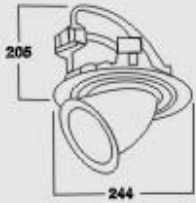

- Version: R₇₅ HQI 70W
  G12 HQI 70W-150W
- Material: Aluminium Die-cast Housing
  Tempered GL
  Aluminium Reflector