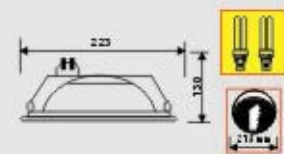

- Operating Voltage: 220-240V / 50Hz
- Lamp: P2x26W G24
- Reflector: Mirror Finishing
- Material: Die Casting Aluminium
- Finishes: White, Black, Gold, Chrome, Matted Chrome
- IP Rating: IP20
- Packing: 6.5x4.75x4.3cm 12 pcs
- G.W.: 13.5 Kg / ctn