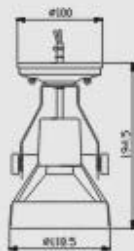

- Operating Voltage: 110-130V/60 Hz,
220-240V/50 Hz
- Lampholder: E26, E27
- Max: 100W (PAR30)
- Material: Die Casting Aluminium
- Finishes: White, Black
- IP Rating: IP 20
- Packing: 46.5x38.5x62.5 cm/40 pcs
- G.W.: 18/16 Kgs/cm