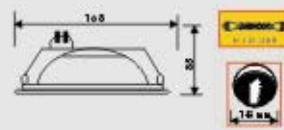

- Operating Voltage: 220-240V / 50Hz
- Lamp: MR 70W/150W R7s
- Reflector: Mirror Finishing
- Material: Die Casting Aluminium
- Finishes: White, Black, Gold, Chrome, Matted Chrome
- IP Rating: IP20
- Packing: 4.75x4.75x4.3cm 12 pcs
- G.W.: 13.5 Kg / ctn