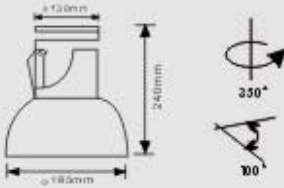

- Operating Voltage: 220-240V/50Hz
- Max Watt: 150W
- Lamp: Double Ended Metal Halide
70W, 150W/Rx75 or G12
- Material: Die Casting Aluminium
- Finishes: White, Black, Gold, Chrome, Matted Chrome
- IP Rating: IP 44
- Packing: 42x42x55 cm / 8 pcs
- G.W.: 19.6 Kgs/ctn