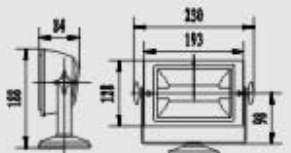

- Operating voltage: 220-240V/50Hz
- Lamp: MH 70W/150W R7s
- Reflector: Mirror Finishing
- Material: Die Casting Aluminium
- Finishes: White, Black, Gold, Chrome, Matted Chrome
- IP Rating: IP20
- Packing: 20 $\times$ 46 $\times$ 27 cm/20 pcs
- G.W.: 1.8 Kg/ctn