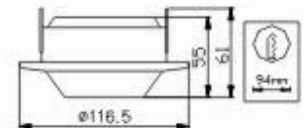

- Operating Voltage: 220-240V/50 Hz
- Lamp holder: GX5.3
- Max: 50W/12V (MR16)
- Material: steel
- Finishes: White, Black, Gold, Chrome
- IP Rating: IP 20