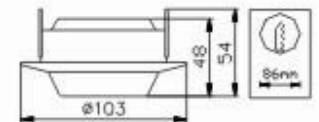

- Operating Voltage: 220-240V/50 Hz
- Lamp holder: GX5.3
- Max: 50W/12V (MR16)
- Material: steel
- Finishes: White, Black, Gold, Chrome
- IP Rating: IP 20