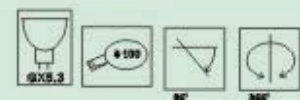

- Version: MR16 - 12V 50W
- Material: Aluminium Die-cast Housing
  Tempered GL
  Aluminium Reflector