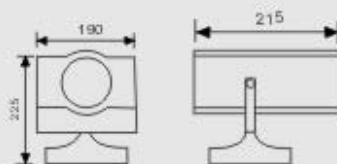

- Operating Voltage: 220-240V/50Hz
- Max Watt: 150W
- Lamp: Double Ended Metal Halide
  70W, 150W/Rx75
- Material: Die Casting Aluminium
- Finishes: White, Black, Gold, Chrome, Matted Chrome
- IP Rating: IP 23
- Packing: 46x40x38 cm / 6 pcs
- G.W.: 14 Kgs/ctn