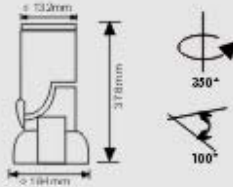

HQI DOWNLIGHTS

- Operating Voltage: 220-240V/50Hz
- Max Watt: 150W
- Lamp: Double Ended Metal Halide
  70W, 150W/Rx75 or G12
- Material: Die Casting Aluminium
- Finishes: White, Black, Gold, Chrome, Matted Chrome
- IP Rating: IP 44
- Packing: 37x37x40 cm / 4 pcs
- G.W.: 13.5 Kgs/ctn