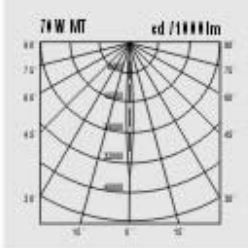

- Operating Voltage: 220-240V/50 Hz
- Halogen: 50W, 75W, 100W
- Halide: 35W, 70W
- Material: Die Casting Aluminium

XT2260