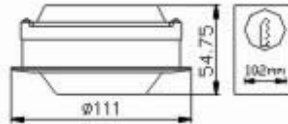

- Operating Voltage: 220-240V/50 Hz
- Lamp holder: GX5.3
- Max: 50W/12V (MR16)
- Material: steel
- Finishes: White, Black, Gold, Chrome
- IP Rating: IP 20