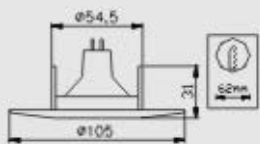

- Operating Voltage: 220-240V/50 Hz
- Lamp holder: G5.3
- Max: 30W/12V (MR11)
- Material: steel
- Finishes: White, Black, Gold, Chrome
- IP Rating: IP20

- Operating Voltage: 220-240V/50 Hz
- Lamp holder: G5.3
- Max: 30W/12V (MR11)
- Material: steel
- Finishes: White, Black, Gold, Chrome
- IP Rating: IP20

DOWNLIGHTS

- Operating Voltage: 220-240V/50 Hz
- Lamp holder: G5.3
- Max: 30W/12V (MR11)
- Material: steel
- Finishes: White, Black, Gold, Chrome
- IP Rating: IP20

- Operating Voltage: 220-240V/50 Hz
- Lamp holder: G5.3
- Max: 30W/12V (MR11)
- Material: steel
- Finishes: White, Black, Gold, Chrome
- IP Rating: IP20

XT2255 W

- Operating Voltage: 220-240V/50 Hz
- Lamp holder: G5.3
- Max: 30W/12V (MR11)
- Material: steel
- Finishes: White, Black, Gold, Chrome
- IP Rating: IP20

- Operating Voltage: 220-240V/50 Hz
- Lamp holder: G5.3
- Max: 30W/12V (MR11)
- Material: steel
- Finishes: White, Black, Gold, Chrome
- IP Rating: IP20