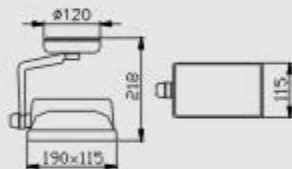

- Operating Voltage: 220-240V/50Hz
- Max Watt: 150W
- Lamp: Double Ended Metal Halide
  70W, 150W/ G12
- Material: Die Casting Aluminium
- Finishes: White, Black, Gold, Chrome, Matted Chrome
- IP Rating: IP 23
- Packing: 54x37x48 cm / 6 pcs
- G.W.: 16 Kgs/ctn