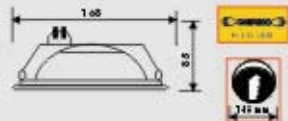

- Operating Voltage: 220-240V / 50Hz
- Lamp: MR 70W R7s
- Reflector: Mirror Finishing
- Material: Die Casting Aluminium
- Finishes: White, Black, Gold, Chrome, Matted Chrome
- IP Rating: IP20
- Packing: 6.5x6.5x3.3cm 20 pcs
- G.W.: 18.5 Kg / ctn