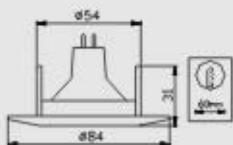

- Operating Voltage: 220-240V/50 Hz
- Lamp holder: G5.3
- Max: 30W/12V (MR11)
- Material: steel
- Finishes: White, Black, Gold, Chrome
- IP Rating: IP20

- Operating Voltage: 220-240V/50 Hz
- Lamp holder: G5.3
- Max: 30W/12V (MR11)
- Material: steel
- Finishes: White, Black, Gold, Chrome
- IP Rating: IP20

DOWNLIGHTS

XT2254 W

- Operating Voltage: 220-240V/50 Hz
- Lamp holder: G5.3
- Max: 30W/12V (MR11)
- Material: steel
- Finishes: White, Black, Gold, Chrome
- IP Rating: IP20

- Operating Voltage: 220-240V/50 Hz
- Lamp holder: G5.3
- Max: 30W/12V (MR11)
- Material: steel
- Finishes: White, Black, Gold, Chrome
- IP Rating: IP20

- Operating Voltage: 220-240V/50 Hz
- Lamp holder: G5.3
- Max: 30W/12V (MR11)
- Material: steel
- Finishes: White, Black, Gold, Chrome
- IP Rating: IP20

- Operating Voltage: 220-240V/50 Hz
- Lamp holder: G5.3
- Max: 30W/12V (MR11)
- Material: steel
- Finishes: White, Black, Gold, Chrome
- IP Rating: IP20