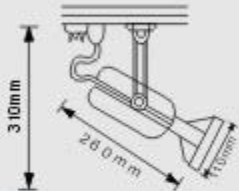

- Operating Voltage: 220-240V/50Hz
- Max Watt: 150W
- Lamp: Double Ended Metal Halide
  70W, 150W/ G12
- Material: Die Casting Aluminium
- Finishes: White, Black, Gold, Chrome, Matted Chrome
- IP Rating: IP 44
- Packing: 54x37x48 cm / 6 pcs
- G.W.: 16 Kgs/ctn