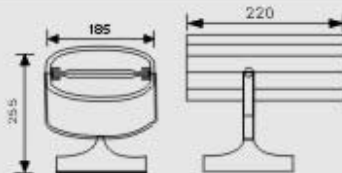

- Operating Voltage: 220-240V/50Hz
- Max Watt: 150W
- Lamp: Double Ended Metal Halide
70W, 150W/Rx75 or G12
- Material: Die Casting Aluminium
- Finishes: White, Black, Gold, Chrome, Matted Chrome
- IP Rating: IP 44
- Packing: 42x42x55 cm / 8 pcs
- G.W.: 19.6 Kgs/ctn

- Operating Voltage: 220-240V/50Hz
- Max Watt: 150W
- Lamp: Double Ended Metal Halide
70W, 150W/Rx75
- Material: Die Casting Aluminium
- Finishes: White, Black, Gold, Chrome, Matted Chrome
- IP Rating: IP 23
- Packing: 46x40x38 cm / 6 pcs
- G.W.: 14 Kgs/ctn