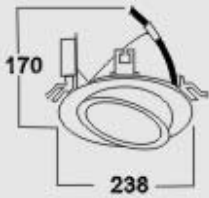

HQI DOWNLIGHTS

- Version: R₇₅ HQI 70W
  G12 HQI 70W-150W
- Material: Aluminium Die-cast Housing
  Tempered GL
  Aluminium Reflector