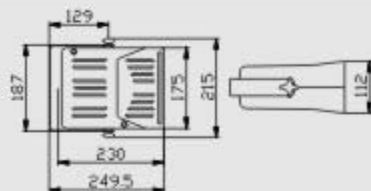

- Operating Voltage: 220-240V/50Hz
- Max Watt: 150W
- Lamp: Double Ended Metal Halide
  70W, 150W/ G12
- Material: Die Casting Aluminium
- Finishes: White, Black, Gold, Chrome, Matted Chrome
- IP Rating: IP 23
- Packing: 59.5x27.5x24.5 cm / 3 pcs
- G.W.: 18.16 Kgs/ctn