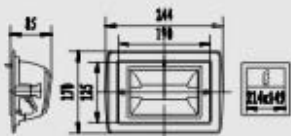

- Operating voltage: 220-240V/50Hz
- Lamp: MH 70W/150W R7s
- Reflector: Mirror Finishing
- Material: Die Casting Aluminium
- Finishes: White, Black, Gold, Chrome, Matted Chrome
- IP Rating: IP20
- Packing: 5 $\times$ 25 $\times$ 43 cm/12 pcs
- G.W.: 1.3 Kg/ctn