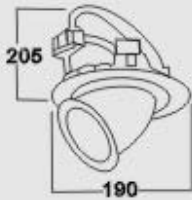

- Version: G12 70W-150W HQI G53
- Material: Aluminium Die-cast Housing
  Tempered GL
  Aluminium Reflector