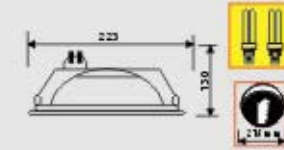

- Operating Voltage: 220-240V / 50Hz
- Lamp: P2x26W G24
- Reflector: Mirror Finishing
- Material: Die Casting Aluminium
- Finishes: White, Black, Gold, Chrome, Matted Chrome
- IP Rating: IP20
- Packing: 4.75x4.75x4.3cm 12 pcs
- G.W.: 13.5 Kg / ctn