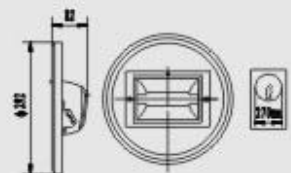

- Operating voltage: 220-240V/50Hz
- Max. Watt: 250W
- Lamp: MH 70W/150W R7s
- Material: Die Casting Aluminium
- Finishes: White, Black
- IP Rating: IP20
- Packing: 71 $\times$ 25.5 $\times$ 8.5 cm/10 pcs
- G.W.: 1.4 Kg