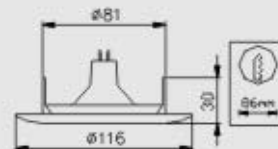

- Operating Voltage: 220-240V/50 Hz
- Lamp holder: G5.3
- Max: 30W/12V (MR11)
- Material: steel
- Finishes: White, Black, Gold, Chrome
- IP Rating: IP20

- Operating Voltage: 220-240V/50 Hz
- Lamp holder: G5.3
- Max: 30W/12V (MR11)
- Material: steel
- Finishes: White, Black, Gold, Chrome
- IP Rating: IP20