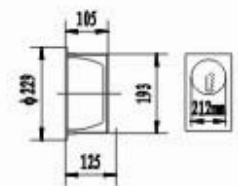

- Operating voltage: 220-240V/50Hz
- Lamp: MH 70W/150W R7s
- Reflector: Mirror Finishing
- Material: Die Casting Aluminium
- Finishes: White, Black, Gold, Chrome, Matted Chrome
- IP Rating: IP20
- Packing: 38 $\times$ 46 $\times$ 35.5 cm/20 pcs
- G.W.: 2.2 Kg/ctn