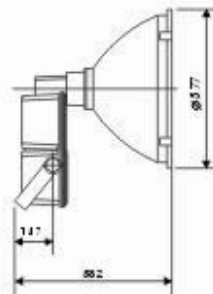

XT2109-2000W