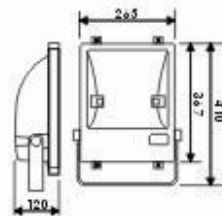

- Operating Voltage: 110-130V/60Hz, 220-240V/50Hz
- Max Watt: 400W
- Lamp: MH250-400W/E40, HPS250W/E40
- Material: Die Casting Aluminium
- Finishes: White, Black
- IP Rating: IP 65
- Packing: 52.5x42x18cm/1 pcs

- Operating Voltage: 110-130V/60Hz, 220-240V/50Hz
- Max Watt: 150W
- Lamp: HG170-150W/E27
- Material: Die Casting Aluminium
- Finishes: White, Black
- IP Rating: IP 65
- Packing: 66.5x31.5x43cm/5 pcs

- Operating Voltage: 110-130V/60Hz, 220-240V/50Hz
- Max Watt: 150W
- Lamp: MH70-150W/E27, HPS150W/E27
- Material: Die Casting Aluminium
- Finishes: White, Black
- IP Rating: IP 65
- Packing: 66.5x31.5x43cm/5 pcs