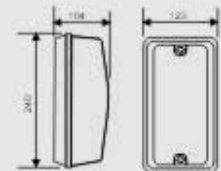

- Operating Voltage: 110-130V/60Hz, 220-240V/50Hz
- Max Watt: 70W
- Lamp: HP570W/E26, E27
- Material: Die Casting Aluminium (Body) Polycarbonate+UV (Diffuse)
- Finishes: Brown
- IP Rating: IP 55
- Packing: 48.5x33x29.5 cm/18 pcs