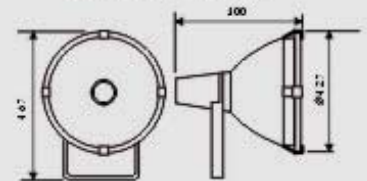

- Operating Voltage:110-130V/60Hz, 220-240V/50Hz
- Max Watt:400W
- Lamp:MH250-400W/E40
- Material:Die Casting Aluminium
- Finishes:White, Black
- IP Rating:IP 65