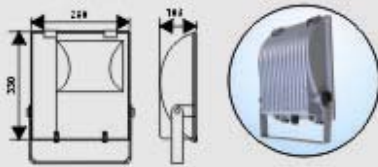

- Operating Voltage: 110-130V/60Hz, 220-240V/50Hz
- Max Watt:150W
- Lamp:MH70-150W/E27, HPS150W/E27
- Material:Die Casting Aluminium
- Finishes:White, Black
- IP Rating:IP 65
- Packing: 42X31.5X12.5cm/1 pcs