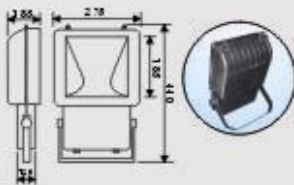

- Operating Voltage: 110-130V/60 Hz, 220-240V/50 Hz
- Max Watt: 150W
- Lamp: H670-150W/R7S
- Material: Die Casting Aluminium
- Finishes: White, Black
- IP Rating: IP 65
- Packing: 61x42x35 cm/4 pcs