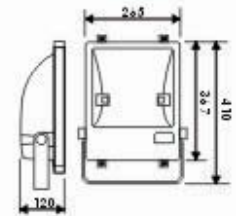

- Operating Voltage: 110-130V/60Hz, 220-240V/50Hz
- Max Watt: 150W
- Lamp: HG170-150W/E27
- Material: Die Casting Aluminium
- Finishes: White, Black
- IP Rating: IP 65
- Packing: 66.5x31.5x43cm/5 pcs

XT2121A 150W