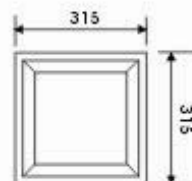

1. **PC023**
2. Operating Voltage: 110-130V/60 Hz, 220-240V/50Hz
   - Max. Watt: 175W
   - Lamp: MH175W/ E26, E27, HP5150/ E26, E27
   - Material: Plastic (Body)
     Polycarbonate+UV (Diffuser)
   - Finishes: Brown
   - IP Rating: IP 55
   - Packing: 57x39x29 cm/4pcs