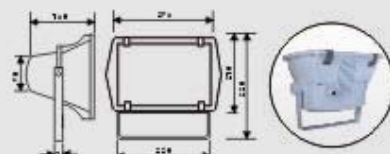

- Operating Voltage: 110-130V/60Hz, 220-240V/50Hz
- Max Watt:150W
- Lamp:MH70-150W E27, HPS150W E27
- Material:Die Casting Aluminium
- Finishes:White, Black
- IP Rating:IP 65
- Packing: 62x32x44 cm/6 pcs