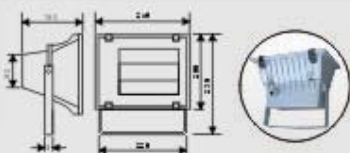

- Operating Voltage: 110-130V/60Hz, 220-240V/50Hz
- Max Watt:150W
- Lamp:MH70-150W E27, HPS150W E27
- Material:Die Casting Aluminium
- Finishes:White, Black
- IP Rating:IP 65
- Packing: 62x32x44 cm/6 pcs