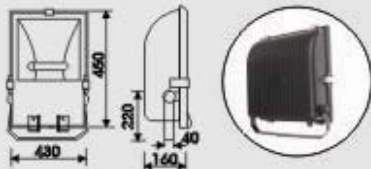

- Operating Voltage: 110-130V/60Hz, 220-240V/50Hz
- Max Watt: 400W
- Lamp: MH250-400W/E40, HP 250W/E40
- Material: Die Casting Aluminium
- Finishes: White, Black
- IP Rating: IP 65
- Packing: 42.5x15x50 cm / 1 pc

- Operating Voltage: 110-130V/60Hz, 220-240V/50Hz
- Max Watt: 400W
- Lamp: MH250-400W/E40, HPS250W/E40
- Material: Die Casting Aluminium
- Finishes: White, Black
- IP Rating: IP 65
- Packing: 48x17x45 cm / 1 pc

- Operating Voltage: 110-130V/60Hz, 220-240V/50Hz
- Max Watt: 400W
- Lamp: MH250-400 HPS250W/E40
- Material: Die Casting Aluminium
- Finishes: White, Black
- IP Rating: IP 65
- Packing: 48x43x25 cm / 1 pc