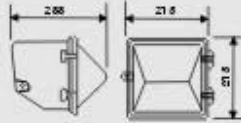

- Operating Voltage: 110-130V/60Hz, 220-240V/50Hz
- Max Watt: 100W
- Lamp: MH70W HPS100W/E26, E27
- Material: Die Casting Aluminium (Body)
  Borosilicate Glass Lens (Diffused)
- Finishes: Brown
- IP Rating: IP 65
- Packing: 72x28x4.9 cm/6 pcs