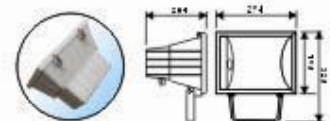

- Operating Voltage:110-130V/60Hz, 220-240V/50Hz
- Max Watt:150W
- Lamp:MH70-150W/R7S, HPS150W E27
- Material:Die Casting Aluminium
- Finishes:White, Black
- IP Rating:IP 65
- Packing:64.5x25.5x47cm/4 pcs