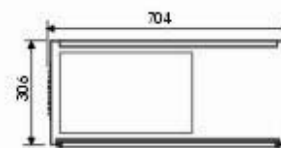

- Operating Voltage: 110-130V/60Hz, 220-240V/50Hz
- Max. Watt: 400W
- Lamp: MH250-400W/E40, HPS250W/E40
- Material: Die Casting Aluminium
- Finishes: White, Black
- IP Rating: IP 65

H.I.D. FLOOD LIGHTS