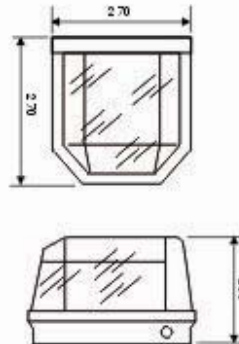

- Operating Voltage: 110-130V/60Hz, 220-240V/50Hz
- Max Watt: 175W
- Lamp: MH175W/E26, E27, HP5150/E26, E27
- Material: Plastic (Body)
  Polycarbonate+UV (Diffuse)
- Finishes: Brown
- IP Rating: IP 55

PC071