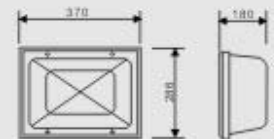

Material: Die-Casting Aluminium
Max: 2000W
Protection standard: IP 65
Colour: black, silver, grey
Packing: 1 pc/ctn (42x28x20 cm)

XT16C 2000W