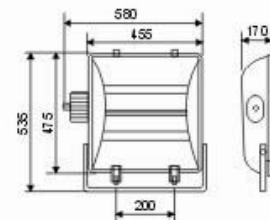

- Operating Voltage: 110-130V/60 Hz, 220-240V/50 Hz
- Max Watt: 1000W
- Lamp: MH1000W / E40
- Material: Die Casting Aluminium
- Finishes: White, Black, Grey
- IP Rating: IP 65
- Packing: 1x51x19.5 cm / 1pc

XT2127 1000W