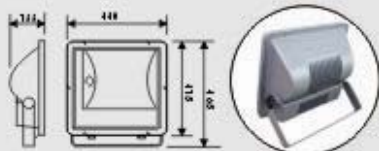

- Operating Voltage: 110-130V/60Hz, 220-240V/50Hz
- Max Watt: 400W
- Lamp: MH250-400W/E40, HP 250W/E40
- Material: Die Casting Aluminium
- Finishes: White, Black
- IP Rating: IP 65
- Packing: 42.5x15x50 cm / 1 pc