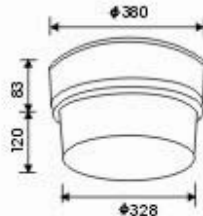

XT2174 400W

PC020 70W

PC021 150W

H.I.D.FLOOD LIGHTS

PC020

- Operating Voltage: 110-130V/60Hz, 220-240V/50Hz
- Max Watt: 100W
- Lamp: MH70W, HPS100, E26
- Material: Die Casting Aluminium (Body)  
Polycarbonate+UV (Diffused)
- Finishes: Brown
- IP Rating: IP 55
- Packing: 32x62x41cm/4 pcs