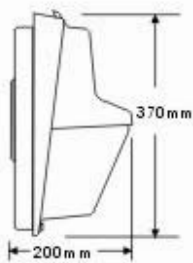

H.I.D.FLOOD LIGHTS

Hansin
Lighting

- Operating Voltage: 110-130V/60 Hz,
  220-240V/50Hz
- Max Watt: 400W
- Lamp: MH250-400W/E40, HPS250W/E40
- Material: Die Casting Aluminium
- Finishes: White, Black
- IP Rating: IP 65

XT2175 400W

H.I.D.FLOOD LIGHTS