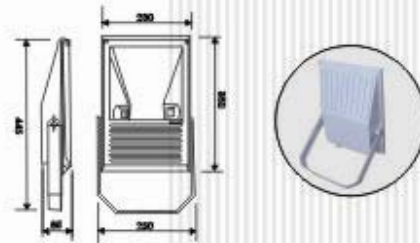

- Operating Voltage: 110-130V/60Hz, 220-240V/50Hz
- Max. Watt: 150W
- Lamp: HQD-150W/R75
- Material: Die Casting Aluminium
- Finishes: White, Black
- IP Rating: IP 65
- Packing: 50x27x18 cm/5pcs

H.I.D.FLOOD LIGHTS