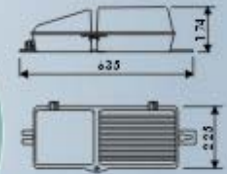

Material: Die-Casting Aluminium
Max: 2000W/2x1000W
Protection standard: IP 65
Colour: black, silver, grey
Packing: 1 pc/ctn (42x28x20 cm)
G.W:

XT13 2000W