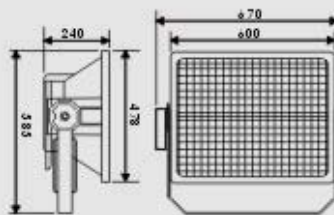

- Operating Voltage: 110-130V/60Hz, 220-240V/50Hz
- Lamp: HPS 1800-2000W E40
- Material: Die Casting Aluminium
- Finishes: White, Black
- IP Rating: IP 65
- Packing: 62x53x30 cm / 1 pcs

- Operating Voltage: 110-130V/60Hz, 220-240V/50Hz
- Lamp: HPS 1800-2000W E40
- Material: Die Casting Aluminium
- Finishes: White, Black
- IP Rating: IP 65
- Packing: 70x60x25.5 cm / 1 pcs

- Operating Voltage: 110-130V/60Hz, 220-240V/50Hz
- Lamp: 2x1000W HPS E40
- Material: Die Casting Aluminium
- Finishes: White, Black
- IP Rating: IP 65
- Packing: 70x60x25.5 cm / 1 pcs

- Operating Voltage: 110-130V/60Hz, 220-240V/50Hz
- Max Watt: 1000W
- Lamp: MH1000W E40
- Material: Die Casting Aluminium
- Finishes: White, Black
- IP Rating: IP 65
- Packing: 61x51x22 cm / 1 pcs