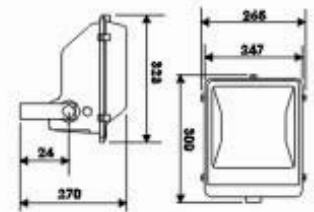

- Operating Voltage: 110-130V/60Hz, 220-240V/50Hz
- Max Watt: 70W
- Lamp: MH70W / E27
- Material: Plastic
- Finishes: White, Black
- IP Rating: IP 65
- Packing: 83.5x33x46 cm / 6 pcs