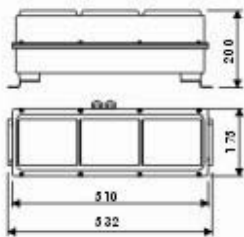

Material: Die-Casting Aluminium
Max: 1000W
Protection standard: IP 65
Colour: black, silver, grey
Packing: 1 pc/ctr(42x28x20 cm)
G.W: 4 KGS