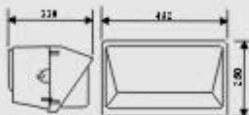

- Operating Voltage: 110-130V/60Hz, 220-240V/50Hz
- Max Watt: 400W
- Lamp: MH400W HPS400W/E39, E40
- Material: Die Casting Aluminium (Body)
  Borosilicate Glass Lens (Diffused)
- Finishes: Brown
- IP Rating: IP 65
- Packing: 47x25.5x3.5cm/1 pcs