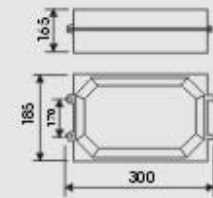

Material: Steel  
 Finishes: black, white  
 Packing: 15 pc/ctr(30x23x39 cm)  
 G.W: 10 KGS

XT04A

XT04B

Material: Steel  
 Finishes: black, white  
 Packing: 15 pc/ctr(30x23x39 cm)  
 G.W: 10 KGS

Material: Die-Casting Aluminium  
 Max: 400W  
 Protection standard: IP 65  
 Colour: black, silver, grey  
 Packing: 4 pc/ctr(42x31.5x35.5 cm)  
 G.W: 10 KGS