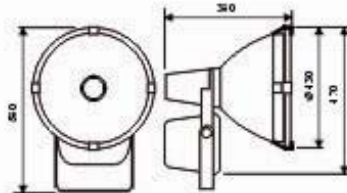

- Operating Voltage:110-130V/60Hz, 220-240V/50Hz
- Max Watt:400W
- Lamp:MH250-400W/E40
- Material:Die Casting Aluminium
- Finishes:White, Black
- IP Rating:IP 65