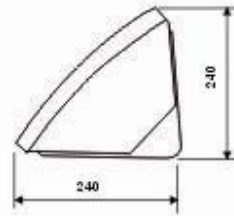

- Operating Voltage: 110-130V/60Hz, 220-240V/50Hz
- Max Watt: 175W
- Lamp: MH175W/E26, E27, HP5150/E26, E27
- Material: Plastic (Body)
  Polycarbonate+UV (Diffuse)
- Finishes: Brown
- IP Rating: IP 55

PC074

- Operating Voltage: 110-130V/60Hz, 220-240V/50Hz
- Max Watt: 175W
- Lamp: MH175W/E26, E27, HP5150/E26, E27
- Material: Plastic (Body)
  Polycarbonate+UV (Diffuse)
- Finishes: Brown
- IP Rating: IP 55

- Operating Voltage: 110-130V/60Hz, 220-240V/50Hz
- Max Watt: 70W
- Lamp: HP 570W/E26, E27
- Material: Die Casting Aluminium (Bottom Body) Polycarbonate+UV (Diffuse)
- Photoelectric Control is optional
- Finishes: Brown
- IP Rating: IP 55
- Packing: 74x30.5x39 cm/10 pcs

- Operating Voltage: 110-130V/60Hz, 220-240V/50Hz
- Max Watt: 70W
- Lamp: HP570W/E26, E27
- Material: Die Casting Aluminium (Body) Polycarbonate+UV (Diffuse)
- Finishes: Brown
- IP Rating: IP 55
- Packing: 48.5x33x29.5 cm/18 pcs