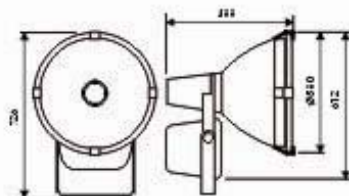

- Operating Voltage:110-130V/60Hz, 220-240V/50Hz
- Max Watt:1000W
- Lamp:MH1000W/E40
- Material:Die Casting Aluminium
- Finishes:White, Black
- IP Rating:IP 65