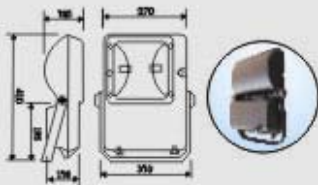

- Operating Voltage: 110-130V/60 Hz, 220-240V/50 Hz
- Max Watt: 150W
- Lamp: H670-150W/R7S
- Material: Die Casting Aluminium
- Finishes: White, Black
- IP Rating: IP 65
- Packing: 61x42x35 cm/4 pcs