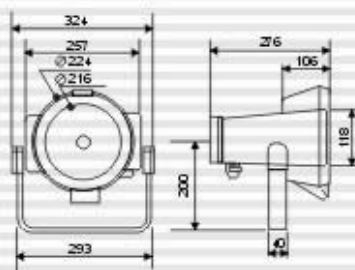

- Operating Voltage: 110-130V/60Hz, 220-240V/50Hz
- Max. Watt: 400W
- Lamp: MH250-400W/E40, HPS250W/E40
- Material: Die Casting Aluminium
- Finishes: White, Black
- IP Rating: IP 65

H.I.D. FLOOD LIGHTS

- Operating Voltage: 110-130V/60Hz, 220-240V/50Hz
- Max. Watt: 150W
- Lamp: MH70-150W/Px75, HP S150W/E27
- Material: Die Casting Aluminium
- Finishes: White, Black
- IP Rating: IP 65