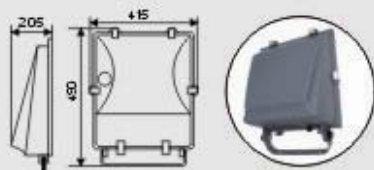

- Operating Voltage: 110-130V/60Hz, 220-240V/50Hz
- Max Watt: 400W
- Lamp: MH250-400W/E40, HPS250W/E40
- Material: Die Casting Aluminium
- Finishes: White, Black
- IP Rating: IP 65
- Packing: 48x17x45 cm / 1 pc