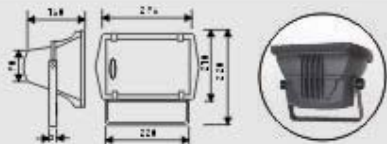

XT2135B 150W

H.I.D.FLOOD LIGHTS

- Operating Voltage: 110-130V/60Hz, 220-240V/50Hz
- Max Watt:150W
- Lamp:MH70-150W E27, HPS150W E27
- Material:Die Casting Aluminium
- Finishes:White, Black
- IP Rating:IP 65
- Packing: 62x32x44cm/6 pcs