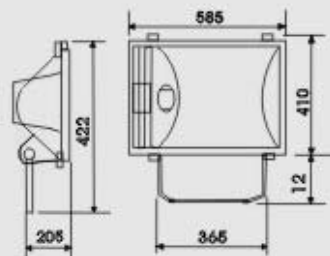

- Operating Voltage: 110-130V/60Hz, 220-240V/50Hz
- Max Watt: 1000W
- Lamp: MH1000W E40
- Material: Die Casting Aluminium
- Finishes: White, Black
- IP Rating: IP 65
- Packing: 61x51x22 cm / 1 pcs

- Operating Voltage: 110-130V/60 Hz, 220-240V/50 Hz
- Lamp: HPS 1800-2000W/ E40
- Material: Die Casting Aluminium
- Finishes: White, Black
- IP Rating: IP 65
- Packing: 1.5x53.5x32.5 cm / 1pc