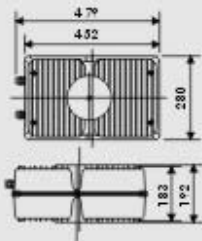

Material: Die-Casting Aluminium
Max: 2000W
Protection standard: IP 65
Colour: black, silver, grey
Packing: 1 pc/ctn (49x29x21 cm)
G.W: