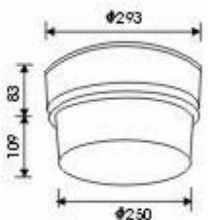

XT2174 400W

PC020 70W

PC021 150W

H.I.D.FLOOD LIGHTS

PC020

- Operating Voltage: 110-130V/60Hz, 220-240V/50Hz
- Max Watt: 100W
- Lamp: MH70W, HPS100, E26
- Material: Die Casting Aluminium (Body)  
Polycarbonate+UV (Diffused)
- Finishes: Brown
- IP Rating: IP 55
- Packing: 32x62x41cm/4 pcs