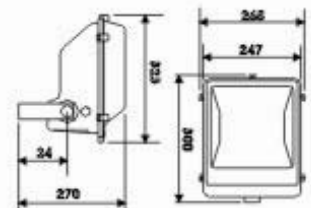

PC073

PC070 70W

- Operating Voltage: 110-130V/60Hz, 220-240V/50Hz
- Max Watt: 70W
- Lamp: MH70W / E27
- Material: Plastic
- Finishes: White, Black
- IP Rating: IP 65
- Packing: 83.5x33x46 cm / 6 pcs

PC026 2x26W