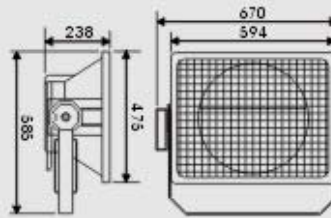

- Operating Voltage: 110-130V/60Hz, 220-240V/50Hz
- Lamp: HPS 1800-2000W E40
- Material: Die Casting Aluminium
- Finishes: White, Black
- IP Rating: IP 65
- Packing: 62x53x30 cm / 1 pcs

- Operating Voltage: 110-130V/60Hz, 220-240V/50Hz
- Lamp: HPS 1800-2000W E40
- Material: Die Casting Aluminium
- Finishes: White, Black
- IP Rating: IP 65
- Packing: 70x60x25.5 cm / 1 pcs

- Operating Voltage: 110-130V/60Hz, 220-240V/50Hz
- Lamp: 2x1000W HPS E40
- Material: Die Casting Aluminium
- Finishes: White, Black
- IP Rating: IP 65
- Packing: 70x60x25.5 cm / 1 pcs

- Operating Voltage: 110-130V/60Hz, 220-240V/50Hz
- Max Watt: 1000W
- Lamp: MH1000W E40
- Material: Die Casting Aluminium
- Finishes: White, Black
- IP Rating: IP 65
- Packing: 61x51x22 cm / 1 pcs