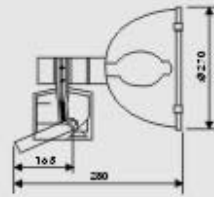

XT2109-150W

- Operating Voltage:110-130V/60Hz, 220-240V/50 Hz
- Max Watt:150W
- Lamp:MH150W/E27
- Material:Die Casting Aluminium
- Finishes:White, Black
- IP Rating:IP 65
- Packing:41x29x28cm/1 pcs