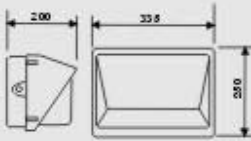

- Operating Voltage: 110-130V/60Hz, 220-240V/50Hz
- Max Watt: 175W
- Lamp: MH175W HPS150W/E26, E27
- Material: Die Casting Aluminium (Body)
  Borosilicate Glass Lens (Diffused)
- Finishes: Brown
- IP Rating: IP 65
- Packing: 77x25.5x4.3cm/4 pcs