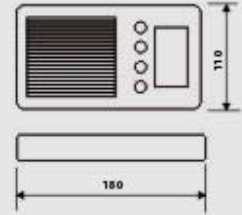

Material: Steel
Finishes: black, white
Packing: 15 pc/ctr(30x23x39 cm)
G.W: 10 KGS