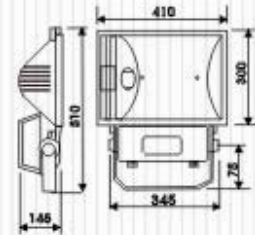

H.I.D.FLOOD LIGHTS

Hansin
Lighting

- Operating Voltage: 110-130V/60Hz, 220-240V/50Hz
- Max Watt: 400W
- Lamp: MH250-400W/E40 HPS250W/E40
- Material: Die Casting Aluminium
- Finishes: White, Black
- IP Rating: IP 65
- Packing: 47x45x44.5cm/3 pcs