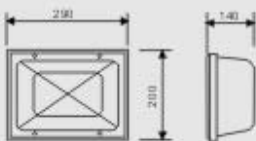

Material: Die-Casting Aluminium
Max: 400W
Protection standard: IP 65
Colour: black, silver, grey
Packing: 1 pc/ctn (41.5x27.8x20.8 cm)