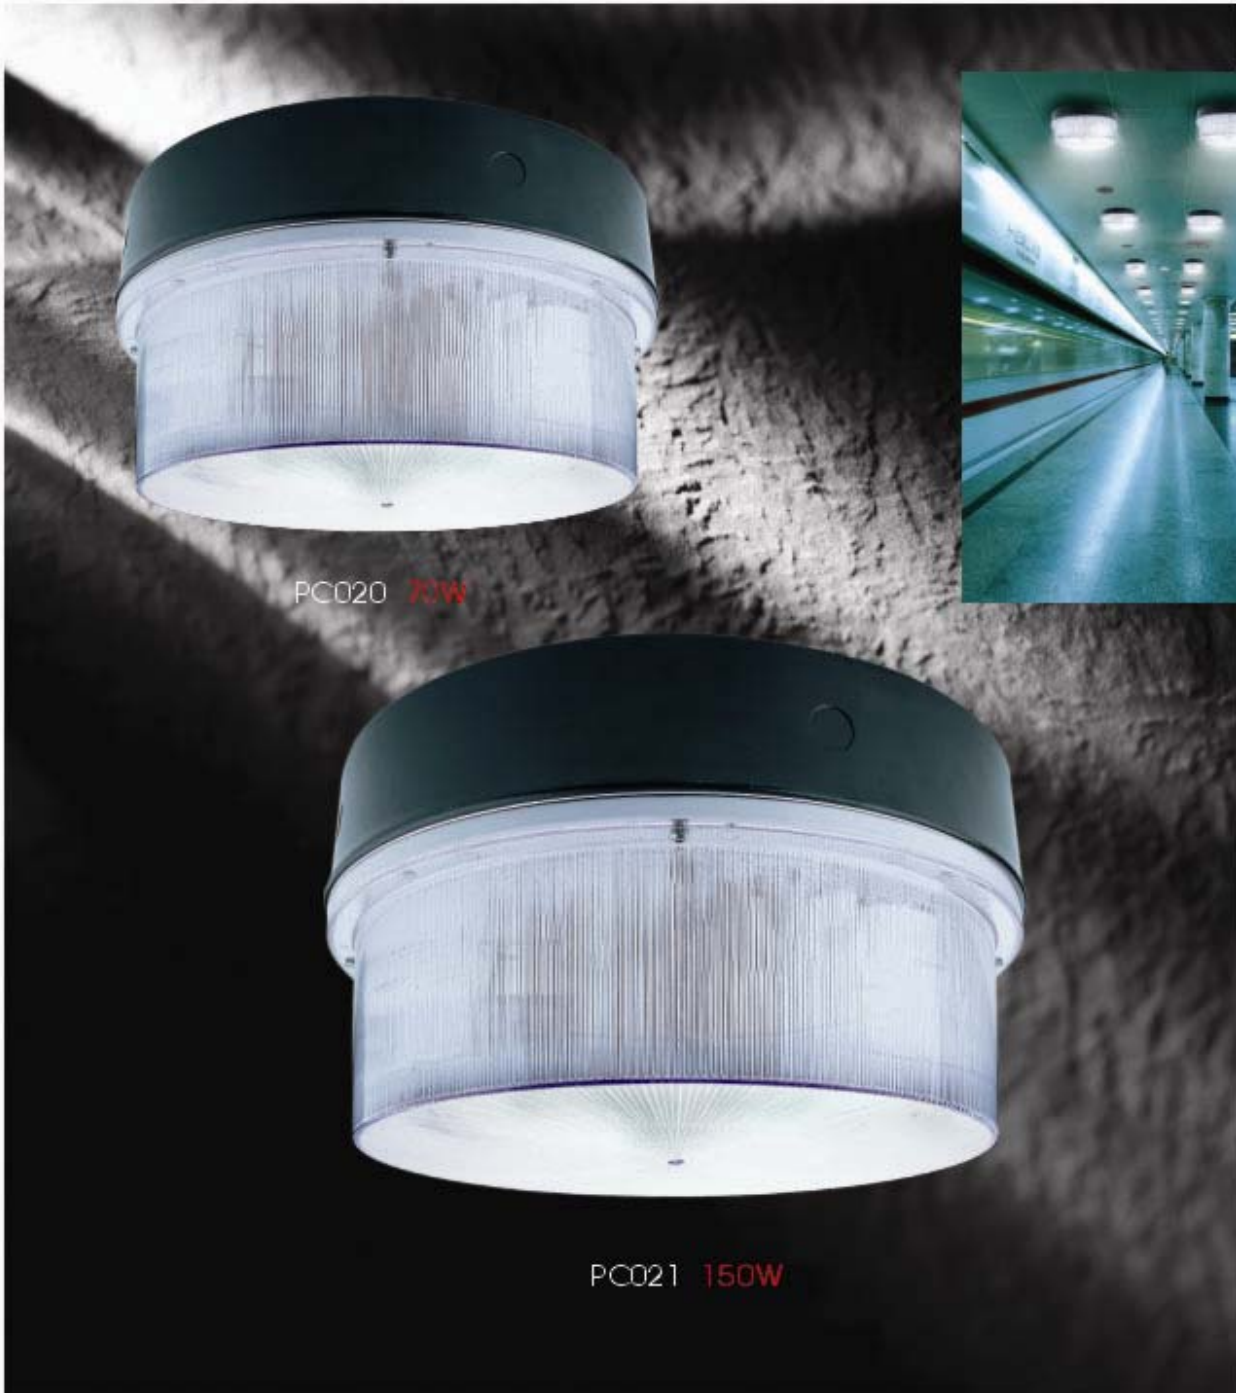

PC020 70W

PC021 150W

H.I.D.FLOOD LIGHTS

- Operating Voltage: 110-130V/60Hz, 220-240V/50Hz
- Max Watt: 100W
- Lamp: MH70W, HPS100, E26
- Material: Die Casting Aluminium (Body)
  Polycarbonate+UV (Diffused)
- Finishes: Brown
- IP Rating: IP 55
- Packing: 32x62x41cm/4 pcs

- Operating Voltage: 110-130V/60Hz, 220-240V/50Hz
- Max Watt: 175W
- Lamp: MH175W, HPS150, E26
- Material: Die Casting Aluminium (Body)
  Polycarbonate+UV (Diffused)
- Finishes: Brown
- IP Rating: IP 55
- Packing: 40x79x46cm/4 pcs