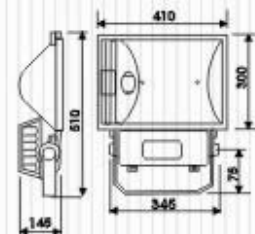

# H.I.D.FLOOD LIGHTS

**Hansin**  
Lighting

- Operating Voltage: 110-130V/60Hz, 220-240V/50Hz
- Max Watt: 400W
- Lamp: MH250-400W/E40 HPS250W/E40
- Material: Die Casting Aluminium
- Finishes: White, Black
- IP Rating: IP 65
- Packing: 47x45x44.5cm/3 pcs