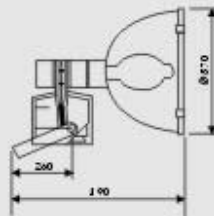

XT2109-1000W

- Operating Voltage:110-130V/60Hz, 220-240V/50 Hz
- Max Watt:1000W
- Lamp:MH1000W/E40
- Material:Die Casting Aluminium
- Finishes:White, Black
- IP Rating:IP 65
- Packing:Diffuser:58x57.5x33.5 cm/1 pcs
  Gear Box:49x28x24 cm/1 pcs