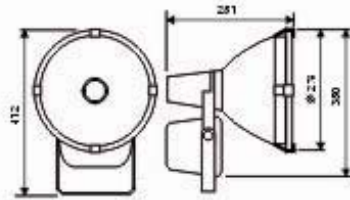

- Operating Voltage:110-130V/60Hz, 220-240V/50Hz
- Max Watt:150W
- Lamp :MH70-150W/E27
- Material:Die Casting Aluminium
- Finishes:White, Black
- IP Rating:IP 65