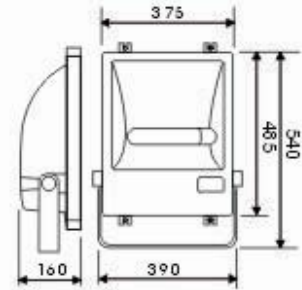

- Operating Voltage: 110-130V/60Hz, 220-240V/50Hz
- Max Watt: 400W
- Lamp: MH250-400W/E40, HPS250W/E40
- Material: Die Casting Aluminium
- Finishes: White, Black
- IP Rating: IP 65
- Packing: 52.5x42x18cm/1 pcs