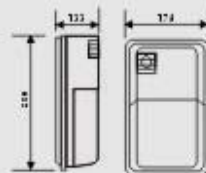

- Operating Voltage: 110-130V/60Hz, 220-240V/50Hz
- Max Watt: 70W
- Lamp: HP 570W/E26, E27
- Material: Die Casting Aluminium (Bottom Body) Polycarbonate+UV (Diffuse)
- Photoelectric Control is optional
- Finishes: Brown
- IP Rating: IP 55
- Packing: 74x30.5x39 cm/10 pcs

PC072