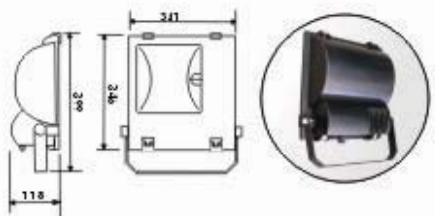

- Operating Voltage: 110-130V/60 Hz, 220-240V/50 Hz
- Max Watt: 150W
- Lamp: MH150/E27, HPS150W/E27
- Material: Die Casting Aluminium
- Finishes: White, Black
- IP Rating: IP 65
- Packing: 75x38x39 cm/4 pcs