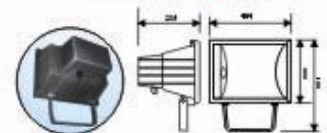

- Operating Voltage: 110-130V/60Hz, 220-240V/50Hz
- Max Watt:400W
- Lamp:MH400W HPS250/WE40
- Material:Die Casting Aluminium
- Finishes:White, Black
- IP Rating:IP 65
- Packing:41x33.5x29.5 cm/1 pcs