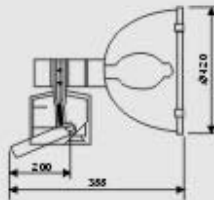

XT2109-400W

- Operating Voltage:110-130V/60Hz, 220-240V/50 Hz
- Max Watt:400W
- Lamp:MH250-400W/E40
- Material:Die Casting Aluminium
- Finishes:White, Black
- IP Rating:IP 65
- Packing:52x42x38cm/1 pcs