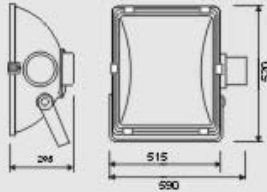

- Operating Voltage: 110-130V/60Hz, 220-240V/50Hz
- Max Watt: 1000W
- Lamp: MH1000W E40
- Material: Die Casting Aluminium
- Finishes: White, Black
- IP Rating: IP 65
- Packing: 61x51x22 cm / 1 pcs

- Operating Voltage: 110-130V/60 Hz, 220-240V/50 Hz
- Lamp: HPS 1800-2000W/ E40
- Material: Die Casting Aluminium
- Finishes: White, Black
- IP Rating: IP 65
- Packing: 1.5x53.5x32.5 cm / 1pc