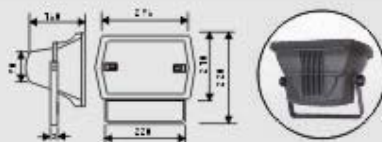

- Operating Voltage: 110-130V/60Hz, 220-240V/50Hz
- Max Watt:150W
- Lamp:MH70-150W/R7S
- Material:Die Casting Aluminium
- Finishes:White, Black
- IP Rating:IP 65
- Packing: 62x32x44 cm/6 pcs