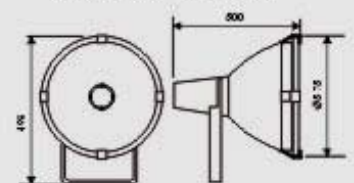

- Operating Voltage:110-130V/60Hz, 220-240V/50Hz
- Max Watt:1000W
- Lamp:MH1000W/E40
- Material:Die Casting Aluminium
- Finishes:White, Black
- IP Rating:IP 65