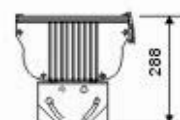

- Operating Voltage: 110-130V/60Hz, 220-240V/50Hz
- Max. Watt: 400W
- Lamp: MH250-400W/E40, HPS250W/E40
- Material: Die Casting Aluminium
- Finishes: White, Black
- IP Rating: IP 65

H.I.D. FLOOD LIGHTS