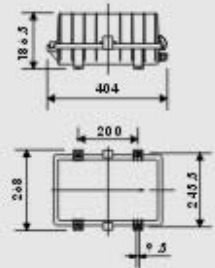

Material: Die-Casting Aluminium
Max: 200W
Protection standard: IP 65
Colour: black, silver, grey
Packing: 1 pc/ctr(42x28x20 cm)
G.W: