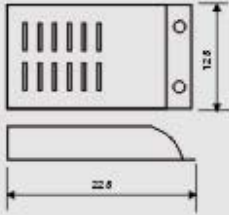

Material: Steel
Finishes: black, white
Packing: 15 pc/ctr(30x23x39 cm)
G.W: 10 KGS