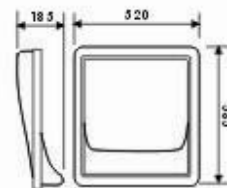

# H.I.D.FLOOD LIGHTS

**Hansin**  
Lighting

XT2140B 400W

XT2140A 400W

H.I.D.FLOOD LIGHTS

- Operating Voltage: 110-130V/60 Hz, 220-240V/50 Hz
- Max. Watt: 400W
- Lamp: MH400W HPS250/WE40
- Material: Die Casting Aluminium
- Finishes: White, Black
- IP Rating: IP 65
- Packing: 41x33.5x29.5 cm 1 pcs