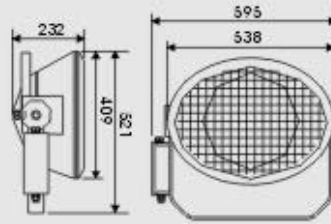

- Operating Voltage: 110-130V/60Hz, 220-240V/50Hz
- Lamp: HPS 1800-2000W E40
- Material: Die Casting Aluminium
- Finishes: White, Black
- IP Rating: IP 65
- Packing: 62x53x30 cm / 1 pcs

- Operating Voltage: 110-130V/60Hz, 220-240V/50Hz
- Lamp: HPS 1800-2000W E40
- Material: Die Casting Aluminium
- Finishes: White, Black
- IP Rating: IP 65
- Packing: 70x60x25.5 cm / 1 pcs

- Operating Voltage: 110-130V/60Hz, 220-240V/50Hz
- Lamp: 2x1000W HPS E40
- Material: Die Casting Aluminium
- Finishes: White, Black
- IP Rating: IP 65
- Packing: 70x60x25.5 cm / 1 pcs

- Operating Voltage: 110-130V/60Hz, 220-240V/50Hz
- Max Watt: 1000W
- Lamp: MH1000W E40
- Material: Die Casting Aluminium
- Finishes: White, Black
- IP Rating: IP 65
- Packing: 61x51x22 cm / 1 pcs