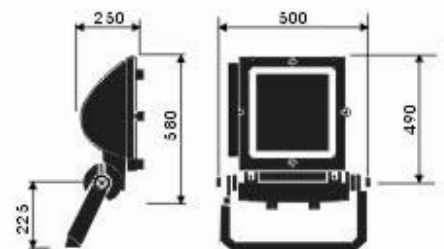

XT2129

- Operating Voltage: 110-130V/60Hz, 220-240V/50Hz
- Max Watt: 400W
- Lamp: HQI250-400W/Rx7S
- Material: Die Casting Aluminium
- Finishes: White, Black
- IP Rating: IP 65
- Packing: pcs