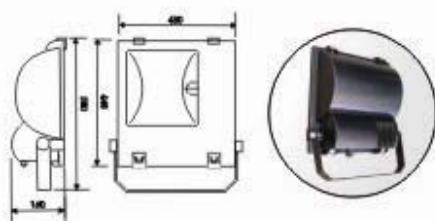

- Operating Voltage: 110-130V/60 Hz, 220-240V/50 Hz
- Max Watt: 400W
- Lamp: MH250-400W/E40, HPS250W/E40
- Material: Die Casting Aluminium
- Finishes: White, Black
- IP Rating: IP 65
- Packing: 48x18x49 cm/1 pcs