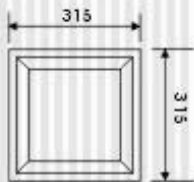

1. **PC023 A**
2. Operating Voltage: 110-130V/60 Hz, 220-240V/50Hz
   - Max. Watt: 175W
   - Lamp: MH175W/ E26, E27, HP5150/ E26, E27
   - Material: Plastic (Body)
     Polycarbonate+UV (Diffuser)
   - Finishes: Brown
   - IP Rating: IP 55
   - Packing: 57x39x29 cm/4pcs