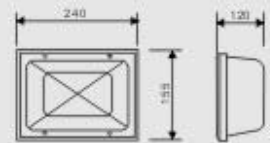

Material: Die-Casting Aluminium
Max: 150W
Protection standard: IP 65
Colour: black, silver, grey
Packing: 1 pc/ctn (41.5x27.8x20.8 cm)

XT16A 150W