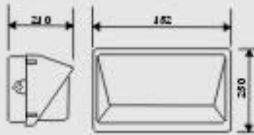

- Operating Voltage: 110-130V/60Hz, 220-240V/50Hz
- Max Watt: 250W
- Lamp: MH250W HPS250W/E39, E40
- Material: Die Casting Aluminium (Body)
  Borosilicate Glass Lens (Diffused)
- Finishes: Brown
- IP Rating: IP 65
- Packing: 47x25.5x2.7cm/1 pcs