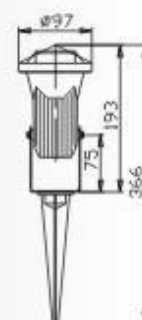

XT2505

Packing: 30 pcs/ctn  
(51x31x39 cm)  
G.W.: 19 kg/ctn

XT2506

XT2512A

Packing: 20 pcs/ctn  
(51x21x29 cm)  
G.W.: 18 kg/ctn

XT2512B

Packing: 20 pcs/ctn (51x21x29 cm)  
G.W.: 20 kg/ctn

UNDER WATER LIGHTS