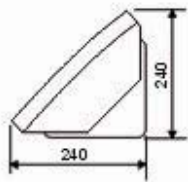

- Operating Voltage: 220-240V/50 Hz
- Max. Watt: 175W
- Material: Die Casting Aluminium
- IP Rating: IP44

- Operating Voltage: 220-240V/50 Hz
- Max. Watt: 60W
- Material: Die Casting Aluminium
- IP Rating: IP44
- Packing: 26x19x122cm/1 pcs

- Operating Voltage: 220-240V/50 Hz
- Max. Watt: 2x60W
- Material: Die Casting Aluminium
- IP Rating: IP44
- Packing: 26x19x122cm/1 pcs