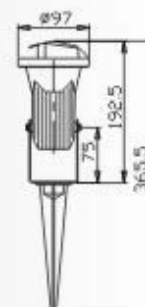

# UNDER WATER LIGHTS INGROUND LIGHTS

**Hansin**  
Lighting

XT2501

Packing: 30 pcs/ctn  
(51x31x39 cm)  
G.W.: 19 kg/ctn

XT2502

XT2508A

Packing: 20 pcs/ctn  
(51x21x29 cm)  
G.W.: 18 kg/ctn

XT2508B

Packing: 20 pcs/ctn (51x21x29 cm)  
G.W.: 20 kg/ctn

XT2503

Packing: 30 pcs/ctn  
(51x31x39 cm)  
G.W.: 19 kg/ctn

XT2504

XT2510A

Packing: 20 pcs/ctn  
(51x21x29 cm)  
G.W.: 18 kg/ctn

XT2510B

Packing: 20 pcs/ctn (51x21x29 cm)  
G.W.: 20 kg/ctn

XT2505

Packing: 30 pcs/ctn  
(51x31x39 cm)  
G.W.: 19 kg/ctn

XT2506

XT2512A

Packing: 20 pcs/ctn  
(51x21x29 cm)  
G.W.: 18 kg/ctn

XT2512B

Packing: 20 pcs/ctn (51x21x29 cm)  
G.W.: 20 kg/ctn

UNDER WATER LIGHTS