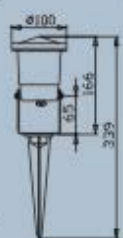

Packing: 20 pcs/ctn (51x21x29 cm)  
G.W.: 20 kg/ctn

XT2503

Packing: 30 pcs/ctn  
(51x31x39 cm)  
G.W.: 19 kg/ctn

XT2504

XT2510A

Packing: 20 pcs/ctn  
(51x21x29 cm)  
G.W.: 18 kg/ctn

XT2510B

Packing: 20 pcs/ctn (51x21x29 cm)  
G.W.: 20 kg/ctn

XT2505

Packing: 30 pcs/ctn  
(51x31x39 cm)  
G.W.: 19 kg/ctn

XT2506

XT2512A

Packing: 20 pcs/ctn  
(51x21x29 cm)  
G.W.: 18 kg/ctn

XT2512B

Packing: 20 pcs/ctn (51x21x29 cm)  
G.W.: 20 kg/ctn

UNDER WATER LIGHTS