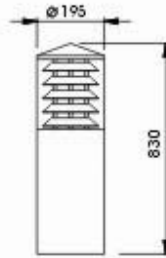

- Operating Voltage: 220-240V/50 Hz
- Max. Watt: 60W
- Material: Stainless steel
- IP Rating: IP44

XT4011