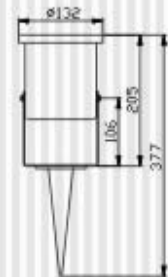

XT2516A

- Operating Voltage:12V
- Lamp:PAR30 12V 50W
- Material:Stainless Steel
- IP Rating:IP 65
- Packing:42x28x15cm/6 pcs

UNDER WATER LIGHTS