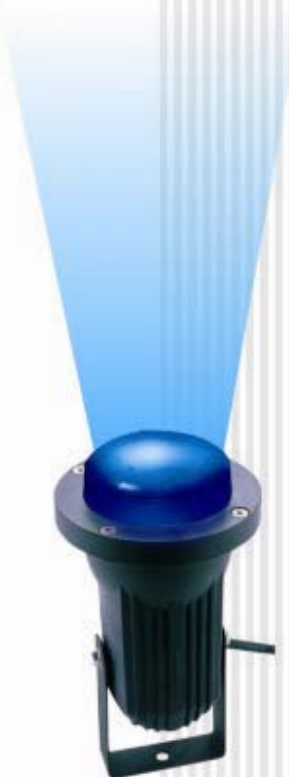

**UNDER WATER LIGHTS  
INGROUND LIGHTS**

**Hansin**  
Lighting

XT2507A-1

XT2507A-2

XT2507A-3

XT2507A-4

XT2507A

Packing: 30 pcs/ctn  
(51x31x39 cm)  
G.W.: 181g/ctn