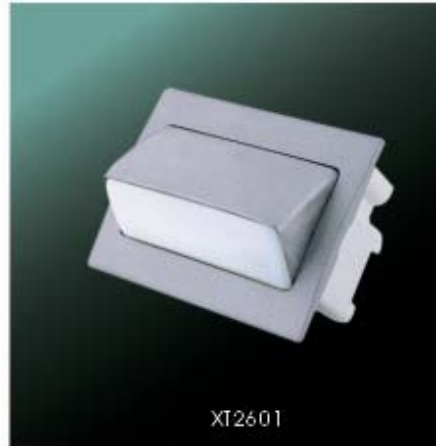

- Operating Voltage: 110-130V/50 Hz, 220-240V/50 Hz
- Lampholder: G5.3
- Reflector: Mirror Finishing
- Material: Die Casting Aluminium Body / Polycarbonate+UV cover
- Max: 20W
- IP Rating: IP 54