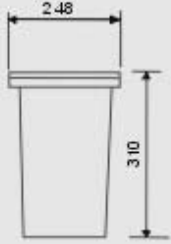

INGROUND LIGHTS

Hansin
Lighting

- Material: Stainless Steel
  Plastic Recessed Sleeve
- Finishes: White, Black, Grey
- IP Rating: IP65