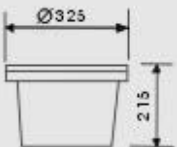

- Operating Voltage:12V
- Lamp:PAR30 12V 100W or PAR30 220V 100W
- Material:Stainless Steel
- IP Rating:IP 65