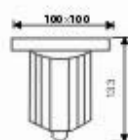

1. Lamp: 12V 50W MR16 or 220V 50W GU10
   - Material: Stainless Steel Frame
     Aluminum Die-Casting Body
   - Finishes: White, Black, Grey
   - IP Rating: IP55
   - Packing: 20 pcs / chr 52x22x41cm
   - G.W: 18kg / chr