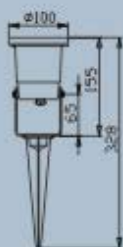

# UNDER WATER LIGHTS INGROUND LIGHTS

**Hansin**  
Lighting

XT2501

Packing: 30 pcs/ctn  
(51x31x39 cm)  
G.W.: 19 kg/ctn

XT2502

XT2508A

Packing: 20 pcs/ctn  
(51x21x29 cm)  
G.W.: 18 kg/ctn

XT2508B

Packing: 20 pcs/ctn (51x21x29 cm)  
G.W.: 20 kg/ctn

XT2503

Packing: 30 pcs/ctn  
(51x31x39 cm)  
G.W.: 19 kg/ctn

XT2504

XT2510A

Packing: 20 pcs/ctn  
(51x21x29 cm)  
G.W.: 18 kg/ctn

XT2510B

Packing: 20 pcs/ctn (51x21x29 cm)  
G.W.: 20 kg/ctn