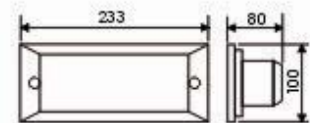

- Material: Die Casting Aluminium
- Lamp: MH60W
- Color: White, Black
- IP Rating: IP 54