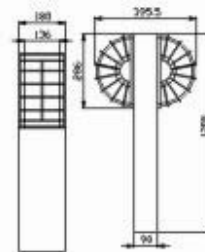

- Operating Voltage: 220-240V/50 Hz
- Max. Watt: 175W
- Material: Die Casting Aluminium
- IP Rating: IP44

- Operating Voltage: 220-240V/50 Hz
- Max. Watt: 60W
- Material: Die Casting Aluminium
- IP Rating: IP44
- Packing: 26x19x122cm/1 pcs

- Operating Voltage: 220-240V/50 Hz
- Max. Watt: 2x60W
- Material: Die Casting Aluminium
- IP Rating: IP44
- Packing: 26x19x122cm/1 pcs