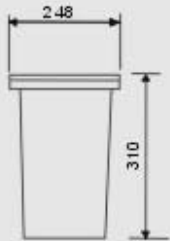

- Material: Stainless Steel
  Plastic Recessed Sleeve
- Finishes: White, Black, Grey
- IP Rating: IP65