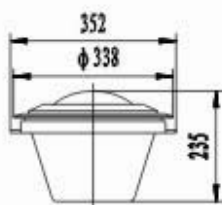

**UNDER WATER LIGHTS
INGROUND LIGHTS**

Hansin
Lighting