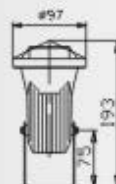

XT2505

Packing: 30 pcs/ctn  
(51x31x39 cm)  
G.W.: 19 kg/ctn

XT2506

XT2512A

Packing: 20 pcs/ctn  
(51x21x29 cm)  
G.W.: 18 kg/ctn

XT2512B

Packing: 20 pcs/ctn (51x21x29 cm)  
G.W.: 20 kg/ctn

UNDER WATER LIGHTS