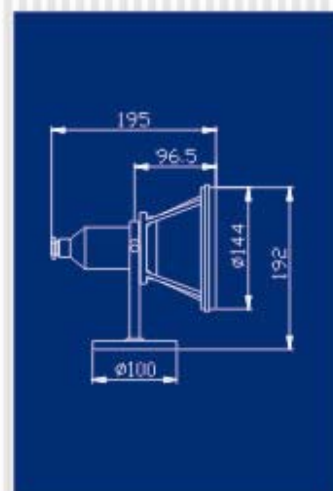

UNDER WATER LIGHTS