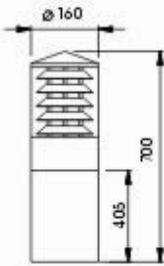

GARDEN LIGHTS

Hansin
Lighting

- Operating Voltage: 220-240V/50 Hz
- Max. Watt: 60W
- Material: Stainless steel
- IP Rating: IP44

XT4010