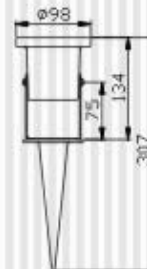

XT2515B

- Operating Voltage: 12V
- Lamp: PAR20 12V 50W or MR16 GU10
- Material: Stainless Steel
- IP Rating: IP 65
- Packing: 33x23x37 cm / 12 pcs

UNDER WATER LIGHTS