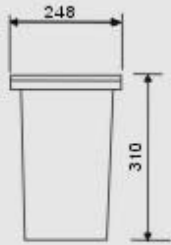

INGROUND LIGHTS

- Material: Stainless Steel
  Plastic Recessed Sleeve
- Finishes: White, Black, Grey
- IP Rating: IP65