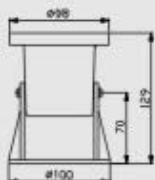

UNDER WATER LIGHTS INGROUND LIGHTS

Hansin
Lighting

- Operating Voltage: 12V
- Lamp: PAR20 12V 50W or MR16 GU10
- Material: Stainless Steel
- IP Rating: IP 65
- Packing: 33x23x28 cm / 2 pcs