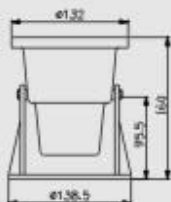

# UNDER WATER LIGHTS INGROUND LIGHTS

**Hansin**  
Lighting

- Operating Voltage:12V
- Lamp:PAR30 12V 100W or PAR30 220V 100W
- Material:Stainless Steel
- IP Rating:IP 65
- Packing:42x28x15cm/6 pcs

- Operating Voltage:12V
- Lamp:PAR36 12V 50W
- Material:Stainless Steel
- IP Rating:IP 65
- Packing:44x30x34cm/12 pcs