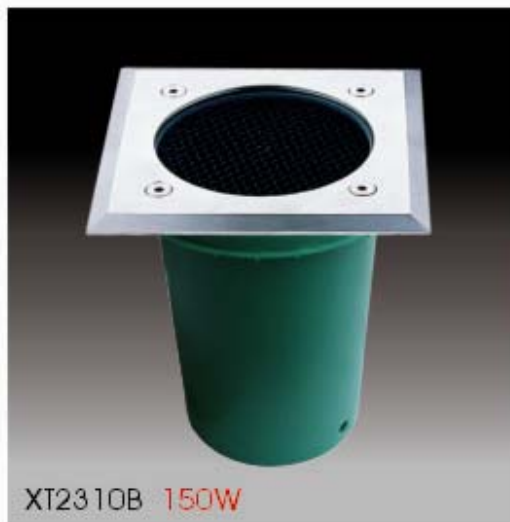

XT2310A 150W

XT2310B 150W