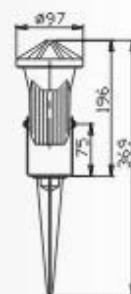

# UNDER WATER LIGHTS INGROUND LIGHTS

**Hansin**  
Lighting

XT2501

Packing: 30 pcs/ctn  
(51x31x39 cm)  
G.W.: 19 kg/ctn

XT2502

XT2508A

Packing: 20 pcs/ctn  
(51x21x29 cm)  
G.W.: 18 kg/ctn

XT2508B