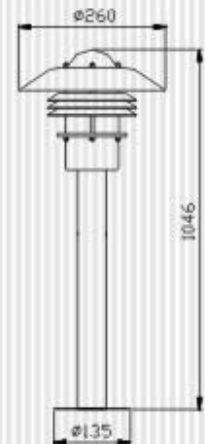

- Operating Voltage: 220-240V/50 Hz
- Max. Watt: 60W
- Material: Copper
- IP Rating: IP33
- Packing: 43x43x95 cm / 4 pcs

XT3002B