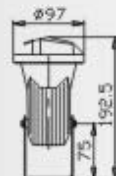

# UNDER WATER LIGHTS INGROUND LIGHTS

**Hansin**  
Lighting

XT2501

Packing: 30 pcs/ctn  
(51x31x39 cm)  
G.W.: 19 kg/ctn

XT2502

XT2508A

Packing: 20 pcs/ctn  
(51x21x29 cm)  
G.W.: 18 kg/ctn

XT2508B

Packing: 20 pcs/ctn (51x21x29 cm)  
G.W.: 20 kg/ctn

XT2503

Packing: 30 pcs/ctn  
(51x31x39 cm)  
G.W.: 19 kg/ctn

XT2504

XT2510A

Packing: 20 pcs/ctn  
(51x21x29 cm)  
G.W.: 18 kg/ctn

XT2510B

Packing: 20 pcs/ctn (51x21x29 cm)  
G.W.: 20 kg/ctn