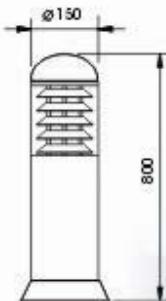

- Operating Voltage: 220-240V/50 Hz
- Max. Watt: 60W
- Material: Stainless steel
- IP Rating: IP44

XT4013