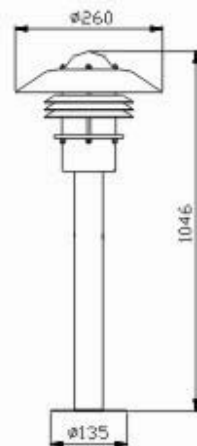

# GARDEN LIGHTS

**Hansin**  
Lighting

XT3001A

XT3001B

XT3001B

- Operating Voltage: 220-240V/50 Hz
- Max. Watt: 60W
- Material: Steel
- IP Rating: IP33
- Packing: 58.5x30x44 cm / 6 pcs

XT3001A

- Operating Voltage: 220-240V/50 Hz
- Max. Watt: 60W
- Material: Copper
- IP Rating: IP33
- Packing: 58.5x30x44 cm / 6 pcs