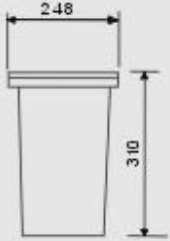

INGROUND LIGHTS

Hansin
Lighting

- Material: Stainless Steel
  Plastic Recessed Sleeve
- Finishes: White, Black, Grey
- IP Rating: IP65