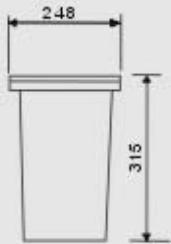

- Material: Stainless Steel
  Plastic Recessed Sleeve
- Finishes: White, Black, Grey
- IP Rating: IP65