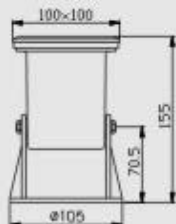

- Operating Voltage: 12V
- Lamp: PAR20 12V 50W or MR16 GU10
- Material: Stainless Steel
- IP Rating: IP 65
- Packing: 33x23x33 cm / 12 pcs