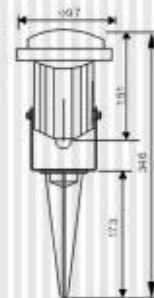

XT2505

Packing: 30 pcs/ctn  
(51x31x39 cm)  
G.W.: 19 kg/ctn

XT2506

XT2512A

Packing: 20 pcs/ctn  
(51x21x29 cm)  
G.W.: 18 kg/ctn

XT2512B

Packing: 20 pcs/ctn (51x21x29 cm)  
G.W.: 20 kg/ctn

UNDER WATER LIGHTS

**UNDER WATER LIGHTS  
INGROUND LIGHTS**

**Hansin**  
Lighting

XT2507A-1

XT2507A-2

XT2507A-3

XT2507A-4

XT2507A

Packing: 30 pcs/ctn  
(51x31x39 cm)  
G.W.: 181g/ctn