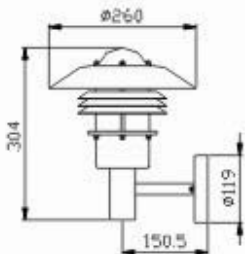

# GARDEN LIGHTS

**Hansin**  
Lighting

XT3001A

XT3001B

XT3001B

- Operating Voltage: 220-240V/50 Hz
- Max. Watt: 60W
- Material: Steel
- IP Rating: IP33
- Packing: 58.5x30x44 cm / 6 pcs

XT3001A

- Operating Voltage: 220-240V/50 Hz
- Max. Watt: 60W
- Material: Copper
- IP Rating: IP33
- Packing: 58.5x30x44 cm / 6 pcs