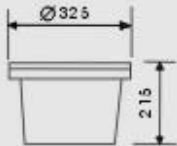

INGROUND LIGHTS

Hansin
Lighting

- Operating Voltage:12V
- Lamp:PAR30 12V 100W or PAR30 220V 100W
- Material:Stainless Steel
- IP Rating:IP 65