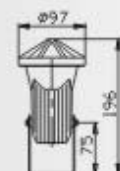

# UNDER WATER LIGHTS INGROUND LIGHTS

**Hansin**  
Lighting

XT2501

Packing: 30 pcs/ctn  
(51x31x39 cm)  
G.W.: 19 kg/ctn

XT2502

XT2508A

Packing: 20 pcs/ctn  
(51x21x29 cm)  
G.W.: 18 kg/ctn

XT2508B