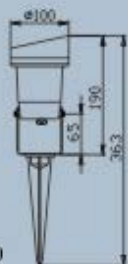

# UNDER WATER LIGHTS INGROUND LIGHTS

**Hansin**  
Lighting

XT2501

Packing: 30 pcs/ctn  
(51x31x39 cm)  
G.W.: 19 kg/ctn

XT2502

XT2508A

Packing: 20 pcs/ctn  
(51x21x29 cm)  
G.W.: 18 kg/ctn

XT2508B