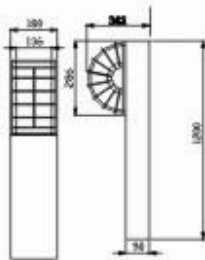

庭園照明系列

*Courtyard illumination series*

PC074 175W

- Operating Voltage: 220-240V/50 Hz
- Max. Watt: 175W
- Material: Die Casting Aluminium
- IP Rating: IP44

PC074-1

PC074-2

PC074-3

XT4001 60W