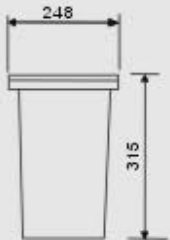

- Material: Stainless Steel
  Plastic Recessed Sleeve
- Finishes: White, Black, Grey
- IP Rating: IP65