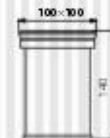

1. Lamp: 12V 50W MR16 or 220V 50W GU10
   - Material: Stainless Steel Frame
     Aluminum Die-Casting Body
   - Finishes: White, Black, Grey
   - IP Rating: IP55
   - Packing: 20 pcs / chr 52x22x41cm
   - G.W: 19.5kg / chr

INGROUND LIGHTS