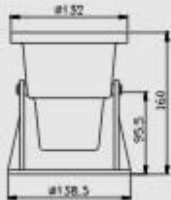

- Operating Voltage:12V
- Lamp:PAR36 12V 50W
- Material:Stainless Steel
- IP Rating:IP 65
- Packing:44x30x34cm/12 pcs