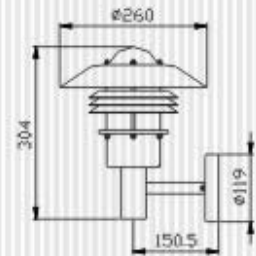

XT3001B

- Operating Voltage: 220-240V/50 Hz
- Max. Watt: 60W
- Material: Steel
- IP Rating: IP33
- Packing: 58.5x30x44 cm / 6 pcs