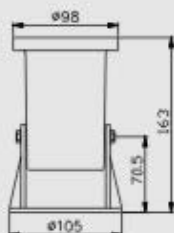

- Operating Voltage: 12V
- Lamp: PAR20 12V 50W or MR16 GU10
- Material: Stainless Steel
- IP Rating: IP 65
- Packing: 33x23x35 cm / 12 pcs