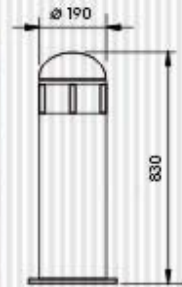

- Operating Voltage: 220-240V/50 Hz
- Max. Watt: 60W
- Material: Stainless steel
- IP Rating: IP44

XT4012