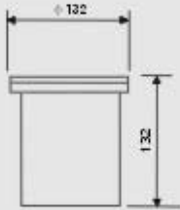

UNDER WATER LIGHTS INGROUND LIGHTS

Hansin
Lighting

- Operating Voltage:12V
- Lamp:PAR30 12V 100W or PAR30 220V 100W
- Material:Stainless Steel
- IP Rating:IP 65
- Packing:42x28x15cm/6 pcs