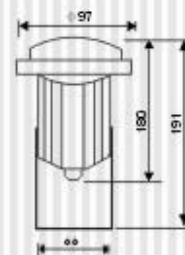

XT2505

Packing: 30 pcs/ctn  
(51x31x39 cm)  
G.W.: 19 kg/ctn

XT2506

XT2512A

Packing: 20 pcs/ctn  
(51x21x29 cm)  
G.W.: 18 kg/ctn

XT2512B

Packing: 20 pcs/ctn (51x21x29 cm)  
G.W.: 20 kg/ctn

UNDER WATER LIGHTS

**UNDER WATER LIGHTS  
INGROUND LIGHTS**

**Hansin**  
Lighting

XT2507A-1

XT2507A-2

XT2507A-3

XT2507A-4

XT2507A

Packing: 30 pcs/ctn  
(51x31x39 cm)  
G.W.: 181g/ctn