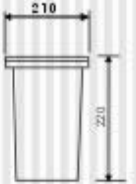

XT2320C 70W

- Material: Stainless Steel
  Plastic Recessed Sleeve
- Finishes: White, Black, Grey
- IP Rating: IP65